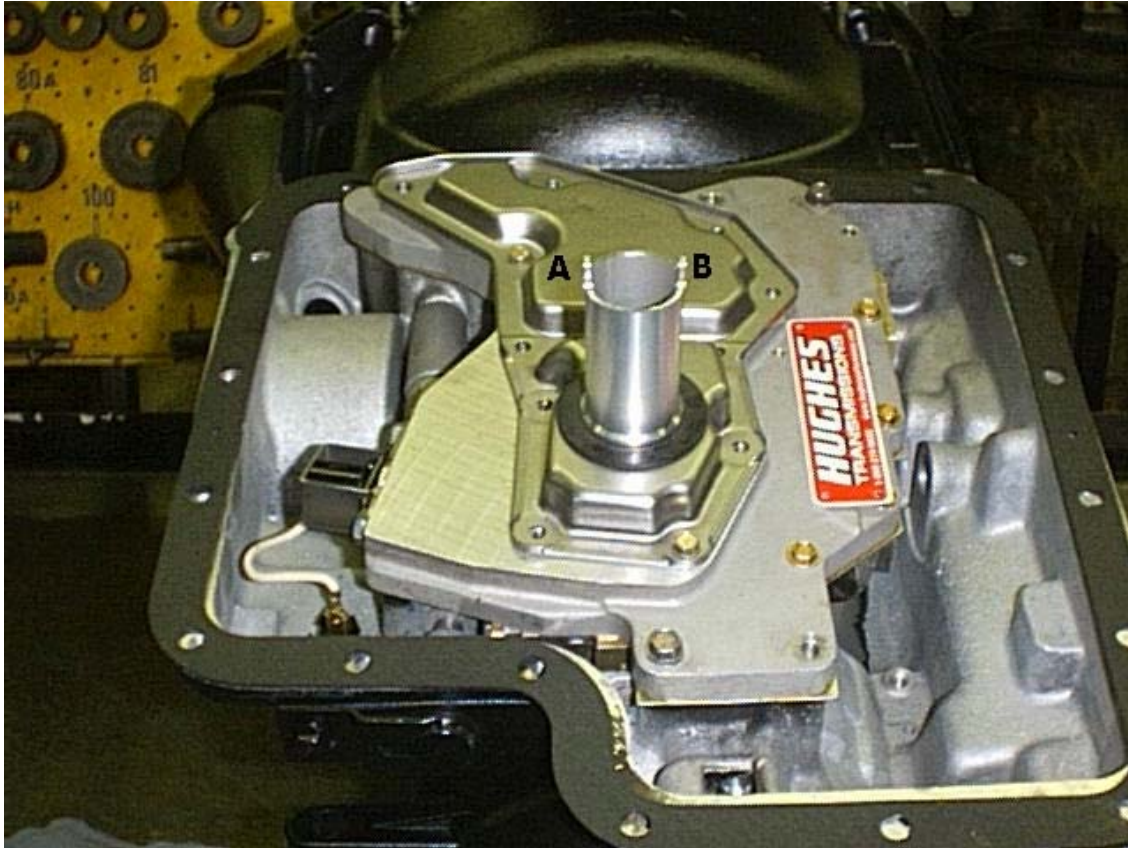

2244 W McDowell
Phoenix, AZ 85009
1-800-274-RACE
FAX: 602-340-8429
602-257-9591

HP4280 – C6 Deep Aluminum Pan Kit

Attention:

During installation, the filter extension must be in the position shown above. The tabs are in the 3 o'clock and 9 o'clock positions (See picture above).